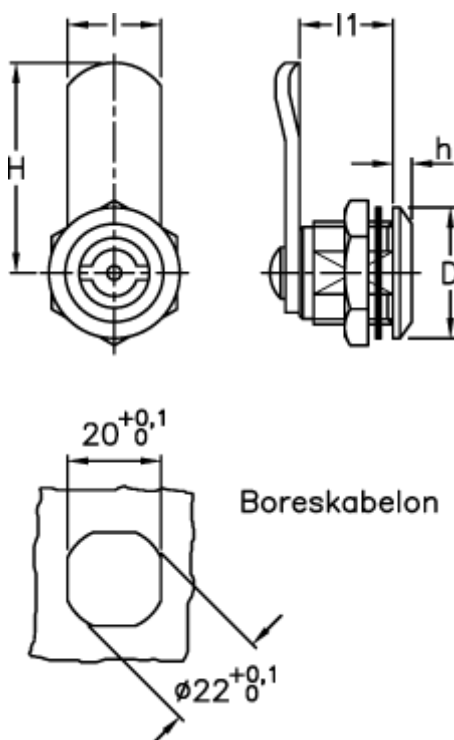

Data Sheet

Article number: 2310421311

Description: E+G Latch w/recessed key
CQ/A-45

Measures

D = 28

H = 45

h = 4

l = 20

l1 = 20